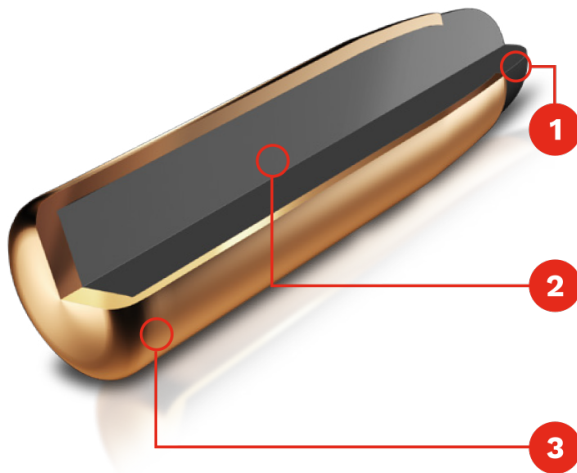

BALLISTIC DATA

Metric

Velocity		Energy		Zero Range		
V0 [m/s]	910	E0 [J]	3768		100m	MRD* 178m
V50 [m/s]	846	E50 [J]	3257	50m	-0.8	1.2
V100 [m/s]	785	E100 [J]	2804	100m	∅	4
V150 [m/s]	727	E150 [J]	2405	150m	-3.2	2.8
V200 [m/s]	671	E200 [J]	2049	200m	-11.1	-3.1
V250 [m/s]	618	E250 [J]	1738	250m	-24.4	-14.4
V300 [m/s]	567	E300 [J]	1463	300m	-44.2	-32.3

Imperial

Velocity		Energy		Zero Range		
V0 [ft/s]	2986	E0 [ft/lbs]	2779		100yds	MRD* 198yds
V50 [ft/s]	2793	E50 [ft/lbs]	2432	50yds	-0.4	0.3
V100 [ft/s]	2609	E100 [ft/lbs]	2122	100yds	∅	1.6
V150 [ft/s]	2432	E150 [ft/lbs]	1844	150yds	-0.8	1.5
V200 [ft/s]	2262	E200 [ft/lbs]	1595	200yds	-3.1	
V250 [ft/s]	2100	E250 [ft/lbs]	1375	250yds	-7.2	-3.3
V300 [ft/s]	1945	E300 [ft/lbs]	1180	300yds	-13.2	-8.5

Bullet construction of GECO SOFTPOINT

1

GECO CLASSIC TIP:

For safe deformation and stabilit

2

GECO LEAD CORE:

For a well-balanced performance

3

GECO TS JACKET:

For precision and barrel protection