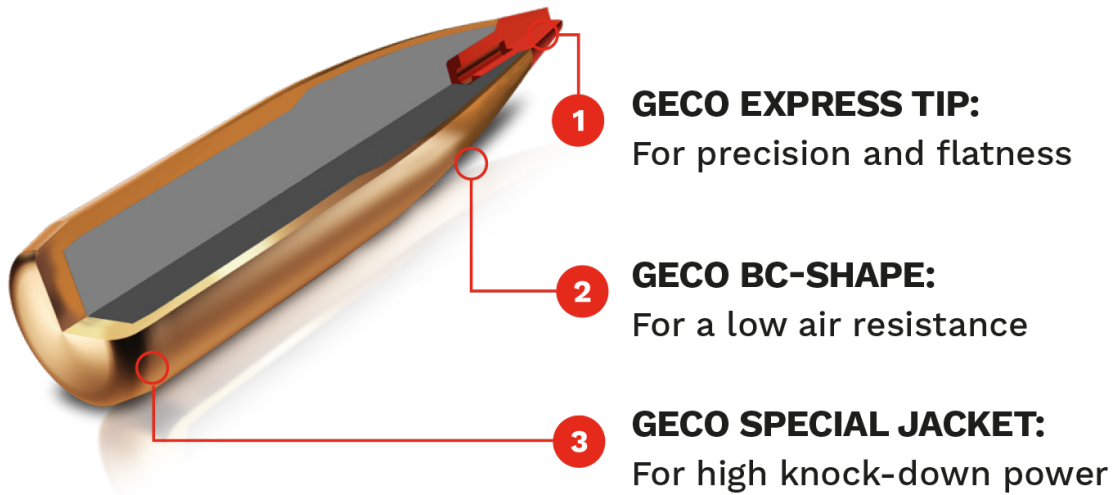

BALLISTIC DATA

Metric

Velocity		Energy		Zero Range		
V0 [m/s]	1010	E0 [J]	1836		100m	MRD* 192m
V50 [m/s]	926	E50 [J]	1543	50m	-1.1	0.9
V100 [m/s]	848	E100 [J]	1294	100m	∅	4
V150 [m/s]	773	E150 [J]	1076	150m	-2.4	3.6
V200 [m/s]	703	E200 [J]	890	200m	-8.8	-0.9
V250 [m/s]	636	E250 [J]	728	250m	-20.3	-10.4
V300 [m/s]	574	E300 [J]	593	300m	-37.9	-26

Imperial

Velocity		Energy		Zero Range		
V0 [ft/s]	3314	E0 [ft/lbs]	1355		100yds	MRD* 206yds
V50 [ft/s]	3062	E50 [ft/lbs]	1157	50yds	-0.5	0.2
V100 [ft/s]	2824	E100 [ft/lbs]	984	100yds	∅	1.4
V150 [ft/s]	2598	E150 [ft/lbs]	833	150yds	-0.6	1.6
V200 [ft/s]	2384	E200 [ft/lbs]	701	200yds	-2.4	0.4
V250 [ft/s]	2179	E250 [ft/lbs]	586	250yds	-5.8	-2.3
V300 [ft/s]	1986	E300 [ft/lbs]	487	300yds	-11	-6.8

Bullet construction of GECO EXPRESS

- **1 GECO EXPRESS TIP:**
  For precision and flatness
- **2 GECO BC-SHAPE:**
  For a low air resistance
- **3 GECO SPECIAL JACKET:**
  For high knock-down power