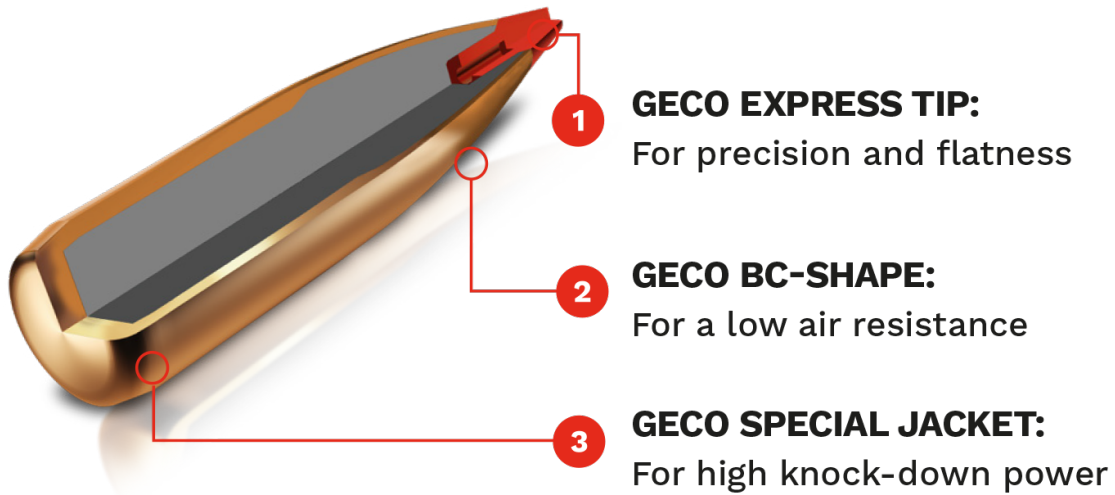

BALLISTIC DATA

Metric

Velocity		Energy		Zero Range		
V0 [m/s]	1020	E0 [J]	2549		100m	MRD* 207m
V50 [m/s]	964	E50 [J]	2277	50m	-1.2	0.8
V100 [m/s]	910	E100 [J]	2029	100m	∅	3.9
V150 [m/s]	857	E150 [J]	1799	150m	-1.8	4
V200 [m/s]	807	E200 [J]	1596	200m	-6.9	0.8
V250 [m/s]	759	E250 [J]	1411	250m	-15.8	-6.1
V300 [m/s]	713	E300 [J]	1246	300m	-29	-17.4

Imperial

Velocity		Energy		Zero Range		
V0 [ft/s]	3346	E0 [ft/lbs]	1880		100yds	MRD* 219yds
V50 [ft/s]	3177	E50 [ft/lbs]	1695	50yds	-0.6	0.1
V100 [ft/s]	3014	E100 [ft/lbs]	1525	100yds	∅	1.3
V150 [ft/s]	2856	E150 [ft/lbs]	1370	150yds	-0.4	1.6
V200 [ft/s]	2704	E200 [ft/lbs]	1228	200yds	-1.8	0.8
V250 [ft/s]	2558	E250 [ft/lbs]	1099	250yds	-4.5	-1.2
V300 [ft/s]	2416	E300 [ft/lbs]	980	300yds	-8.5	-4.6

Bullet construction of GECO EXPRESS