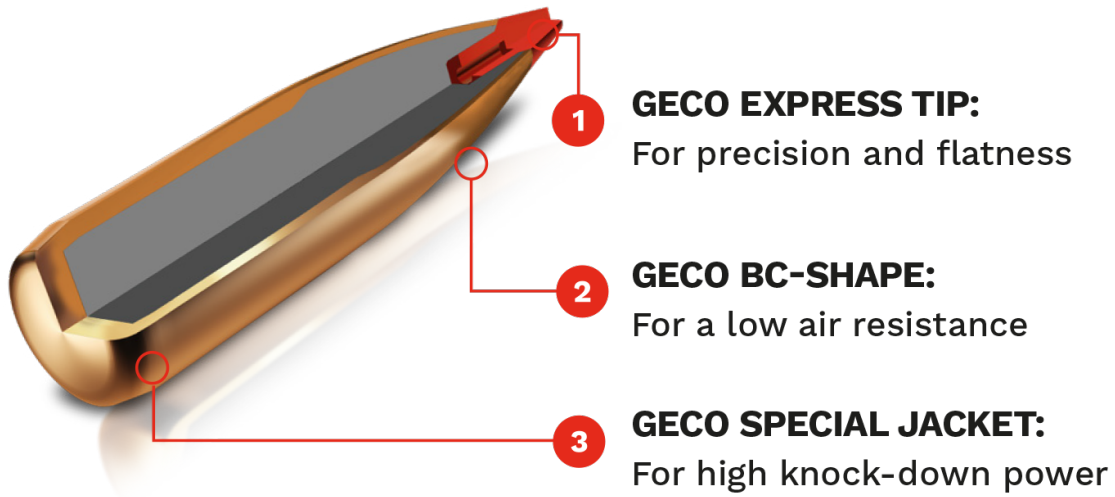

BALLISTIC DATA

Metric

Velocity		Energy		Zero Range		
V0 [m/s]	940	E0 [J]	3711		100m	MRD* 194m
V50 [m/s]	893	E50 [J]	3349	50m	-1	1.1
V100 [m/s]	847	E100 [J]	3013	100m	∞	4
V150 [m/s]	803	E150 [J]	2708	150m	-2.5	3.6
V200 [m/s]	760	E200 [J]	2426	200m	-8.7	-0.7
V250 [m/s]	719	E250 [J]	2171	250m	-19.3	-9.2
V300 [m/s]	679	E300 [J]	1936	300m	-34.5	-22.4

Imperial

Velocity		Energy		Zero Range		
V0 [ft/s]	3084	E0 [ft/lbs]	2737		100yds	MRD* 210yds
V50 [ft/s]	2942	E50 [ft/lbs]	2491	50yds	-0.5	0.2
V100 [ft/s]	2804	E100 [ft/lbs]	2263	100yds	∞	1.4
V150 [ft/s]	2671	E150 [ft/lbs]	2053	150yds	-0.6	1.6
V200 [ft/s]	2542	E200 [ft/lbs]	1860	200yds	-2.4	0.4
V250 [ft/s]	2416	E250 [ft/lbs]	1680	250yds	-5.6	-2
V300 [ft/s]	2294	E300 [ft/lbs]	1515	300yds	-10.3	-6

Bullet construction of GECO EXPRESS