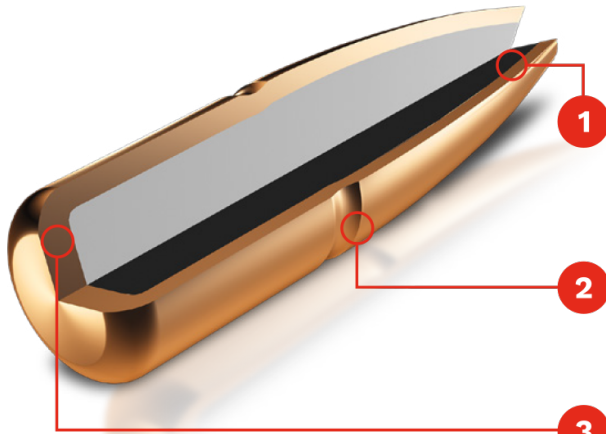

BALLISTIC DATA

Metric

Velocity		Energy		Zero Range		
V0 [m/s]	750	E0 [J]	2841		100m	MRD* 152m
V50 [m/s]	704	E50 [J]	2503	50m	0	2
V100 [m/s]	660	E100 [J]	2200	100m	∞	4
V150 [m/s]	618	E150 [J]	1929	150m	-5.6	0.3
V200 [m/s]	577	E200 [J]	1681	200m	-17.7	-9.7
V250 [m/s]	538	E250 [J]	1462	250m	-37.1	-27.2
V300 [m/s]	501	E300 [J]	1268	300m	-65.1	-53.2

Imperial

Velocity		Energy		Zero Range		
V0 [ft/s]	2461	E0 [ft/lbs]	2095		100yds	MRD* 166yds
V50 [ft/s]	2323	E50 [ft/lbs]	1868	50yds	-0.2	0.6
V100 [ft/s]	2190	E100 [ft/lbs]	1660	100yds	∞	1.6
V150 [ft/s]	2061	E150 [ft/lbs]	1470	150yds	-1.6	0.7
V200 [ft/s]	1938	E200 [ft/lbs]	1300	200yds	-5.3	-2.2
V250 [ft/s]	1819	E250 [ft/lbs]	1145	250yds	-11.3	-7.4
V300 [ft/s]	1704	E300 [ft/lbs]	1005	300yds	-19.9	-15.2

Bullet construction of GECO PLUS

1

GECO PERFORMANCE POINT:

For precision and safe deformation

2

GECO GROOVES:

For controlled effectiveness

3

GECO BONDING:

For deep penetration and venision protection