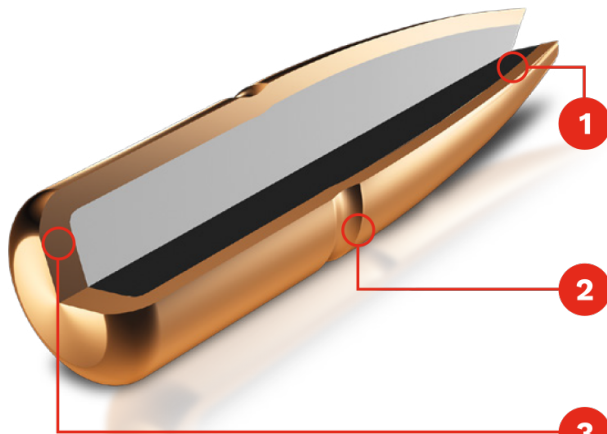

BALLISTIC DATA

Metric

Velocity		Energy		Zero Range		
V0 [m/s]	810	E0 [J]	3609		100m	MRD* 167m
V50 [m/s]	771	E50 [J]	3269	50m	-0.4	1.6
V100 [m/s]	732	E100 [J]	2947	100m	∅	4
V150 [m/s]	695	E150 [J]	2657	150m	-4.2	1.9
V200 [m/s]	659	E200 [J]	2389	200m	-13.4	-5.3
V250 [m/s]	624	E250 [J]	2142	250m	-28.3	-18.2
V300 [m/s]	590	E300 [J]	1915	300m	-49.5	-37.4

Imperial

Velocity		Energy		Zero Range		
V0 [ft/s]	2657	E0 [ft/lbs]	2662		100yds	MRD* 184yds
V50 [ft/s]	2539	E50 [ft/lbs]	2430	50yds	-0.3	0.5
V100 [ft/s]	2424	E100 [ft/lbs]	2215	100yds	∅	1.6
V150 [ft/s]	2311	E150 [ft/lbs]	2013	150yds	-1.2	1.2
V200 [ft/s]	2202	E200 [ft/lbs]	1828	200yds	-3.9	-0.8
V250 [ft/s]	2096	E250 [ft/lbs]	1656	250yds	-8.5	-4.6
V300 [ft/s]	1993	E300 [ft/lbs]	1497	300yds	-15.1	-10.4

Bullet construction of GECO PLUS

1

GECO PERFORMANCE POINT:

For precision and safe deformation

2

GECO GROOVES:

For controlled effectiveness

3

GECO BONDING:

For deep penetration and venision protection