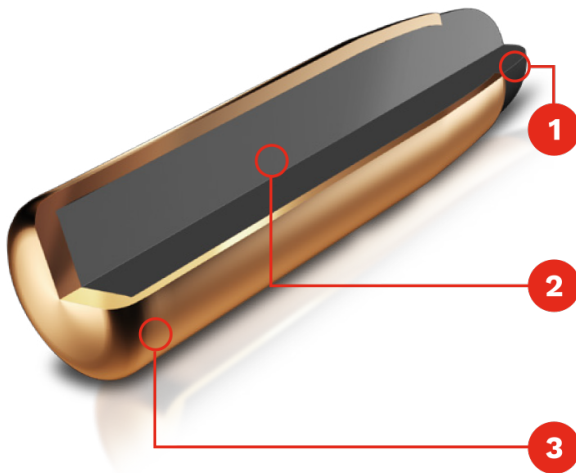

**CENTREFIRE RIFLE
CARTRIDGES**

GECO SOFTPOINT

GECO .223 Rem. SOFTPOINT 3,4g

Item no:	2413470
Bullet type:	SP
Bullet Weight:	3.4 g / 53 gr
Barrell Length:	600 mm
Ballistic Coefficient:	0.237
Caliber:	.223 Rem.
Unit size:	20
Lead:	Yes
Recoil:	Very Light
Usage for:	Predator hunting Light Game

DESCRIPTION

GECO SOFTPOINT is universally applicable and able to cope with almost any hunting situation.

BALLISTIC DATA

Metric

Velocity		Energy		Zero Range		
V0 [m/s]	980	E0 [J]	1633		100m	MRD* 185m
V50 [m/s]	909	E50 [J]	1404	50m	-0.5	1.5
V100 [m/s]	841	E100 [J]	1203	100m	∅	4
V150 [m/s]	777	E150 [J]	1026	150m	-2.9	3
V200 [m/s]	715	E200 [J]	870	200m	-9.9	-2
V250 [m/s]	657	E250 [J]	734	250m	-21.7	-11.8
V300 [m/s]	601	E300 [J]	614	300m	-39.2	-27.2

Imperial

Velocity		Energy		Zero Range		
V0 [ft/s]	3215	E0 [ft/lbs]	1205		100yds	MRD* 202yds
V50 [ft/s]	2982	E50 [ft/lbs]	1036	50yds	-0.5	1.6
V100 [ft/s]	2759	E100 [ft/lbs]	888	100yds	∅	4.4
V150 [ft/s]	2549	E150 [ft/lbs]	757	150yds	-3.2	3.3
V200 [ft/s]	2346	E200 [ft/lbs]	642	200yds	-10.8	-2.2
V250 [ft/s]	2156	E250 [ft/lbs]	542	250yds	-23.7	-12.9
V300 [ft/s]	1972	E300 [ft/lbs]	453	300yds	-42.9	-29.7

Bullet construction of GECO SOFTPOINT

1 GECO CLASSIC TIP:

For safe deformation and stabilit

2 GECO LEAD CORE:

For a well-balanced performance

3 GECO TS JACKET:

For precision and barrel protection

Product Datasheet