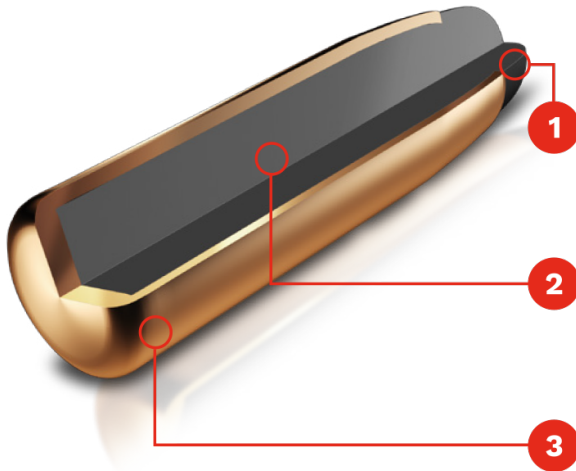

**CENTREFIRE RIFLE
CARTRIDGES**

GECO SOFTPOINT

GECO 8x57 JRS SOFTPOINT 12,0g

Item no:	2123398
Bullet type:	SP
Bullet Weight:	12,0 g / 185 gr
Barrell Length:	600 mm
Ballistic Coefficient:	0.245
Caliber:	8x57 JRS
Unit size:	20
Lead:	Yes
Recoil:	Medium
Usage for:	Light Game Medium Game Heavy Game

DESCRIPTION

GECO SOFTPOINT is universally applicable and able to cope with almost any hunting situation.

BALLISTIC DATA

Metric

Velocity		Energy		Zero Range		
V0 [m/s]	760	E0 [J]	3466		100m	MRD* 150m
V50 [m/s]	702	E50 [J]	2957	50m	0	2
V100 [m/s]	647	E100 [J]	2512	100m	∞	4
V150 [m/s]	595	E150 [J]	2124	150m	-5.9	0.1
V200 [m/s]	545	E200 [J]	1782	200m	-18.7	-10.8
V250 [m/s]	498	E250 [J]	1488	250m	-39.8	-29.9
V300 [m/s]	455	E300 [J]	1242	300m	-71	-59.1

Imperial

Velocity		Energy		Zero Range		
V0 [ft/s]	2493	E0 [ft/lbs]	2556		100yds	MRD* 164yds
V50 [ft/s]	2320	E50 [ft/lbs]	2213	50yds	-0.2	0.6
V100 [ft/s]	2153	E100 [ft/lbs]	1906	100yds	∞	1.6
V150 [ft/s]	1994	E150 [ft/lbs]	1635	150yds	-1.7	0.7
V200 [ft/s]	1843	E200 [ft/lbs]	1397	200yds	-5.6	-2.4
V250 [ft/s]	1698	E250 [ft/lbs]	1186	250yds	-12	-8.1
V300 [ft/s]	1563	E300 [ft/lbs]	1005	300yds	-21.5	-16.8

Bullet construction of GECO SOFTPOINT

1 GECO CLASSIC TIP:
For safe deformation
and stabilit

2 GECO LEAD CORE:
For a well-balanced
performance

3 GECO TS JACKET:
For precision and barrel
protection

Product Datasheet