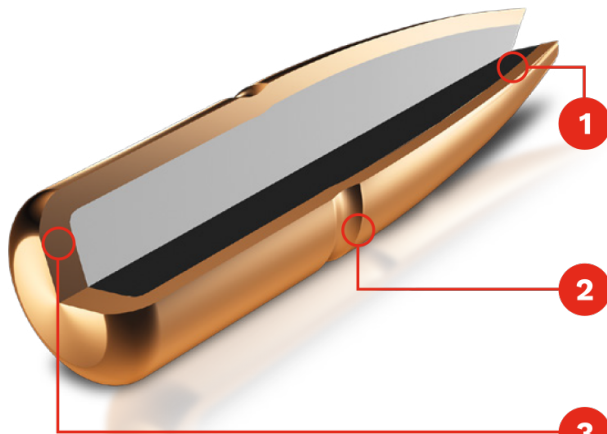

BALLISTIC DATA

Metric

Velocity		Energy		Zero Range		
V0 [m/s]	835	E0 [J]	3835		100m	MRD* 166m
V50 [m/s]	780	E50 [J]	3346	50m	-0.5	1.5
V100 [m/s]	728	E100 [J]	2915	100m	∞	4
V150 [m/s]	677	E150 [J]	2521	150m	-4.2	1.9
V200 [m/s]	629	E200 [J]	2176	200m	-13.7	-5.7
V250 [m/s]	583	E250 [J]	1869	250m	-29.4	-19.4
V300 [m/s]	539	E300 [J]	1598	300m	-52.4	-40.4

Imperial

Velocity		Energy		Zero Range		
V0 [ft/s]	2740	E0 [ft/lbs]	2829		100yds	MRD* 183yds
V50 [ft/s]	2575	E50 [ft/lbs]	2499	50yds	-0.3	0.4
V100 [ft/s]	2417	E100 [ft/lbs]	2202	100yds	∞	1.6
V150 [ft/s]	2264	E150 [ft/lbs]	1932	150yds	-1.1	1.2
V200 [ft/s]	2117	E200 [ft/lbs]	1689	200yds	-4	-0.9
V250 [ft/s]	1976	E250 [ft/lbs]	1472	250yds	-8.8	-4.9
V300 [ft/s]	1841	E300 [ft/lbs]	1278	300yds	-15.8	-11.1

Bullet construction of GECO PLUS

1

GECO PERFORMANCE POINT:

For precision and safe deformation

2

GECO GROOVES:

For controlled effectiveness

3

GECO BONDING:

For deep penetration and venision protection